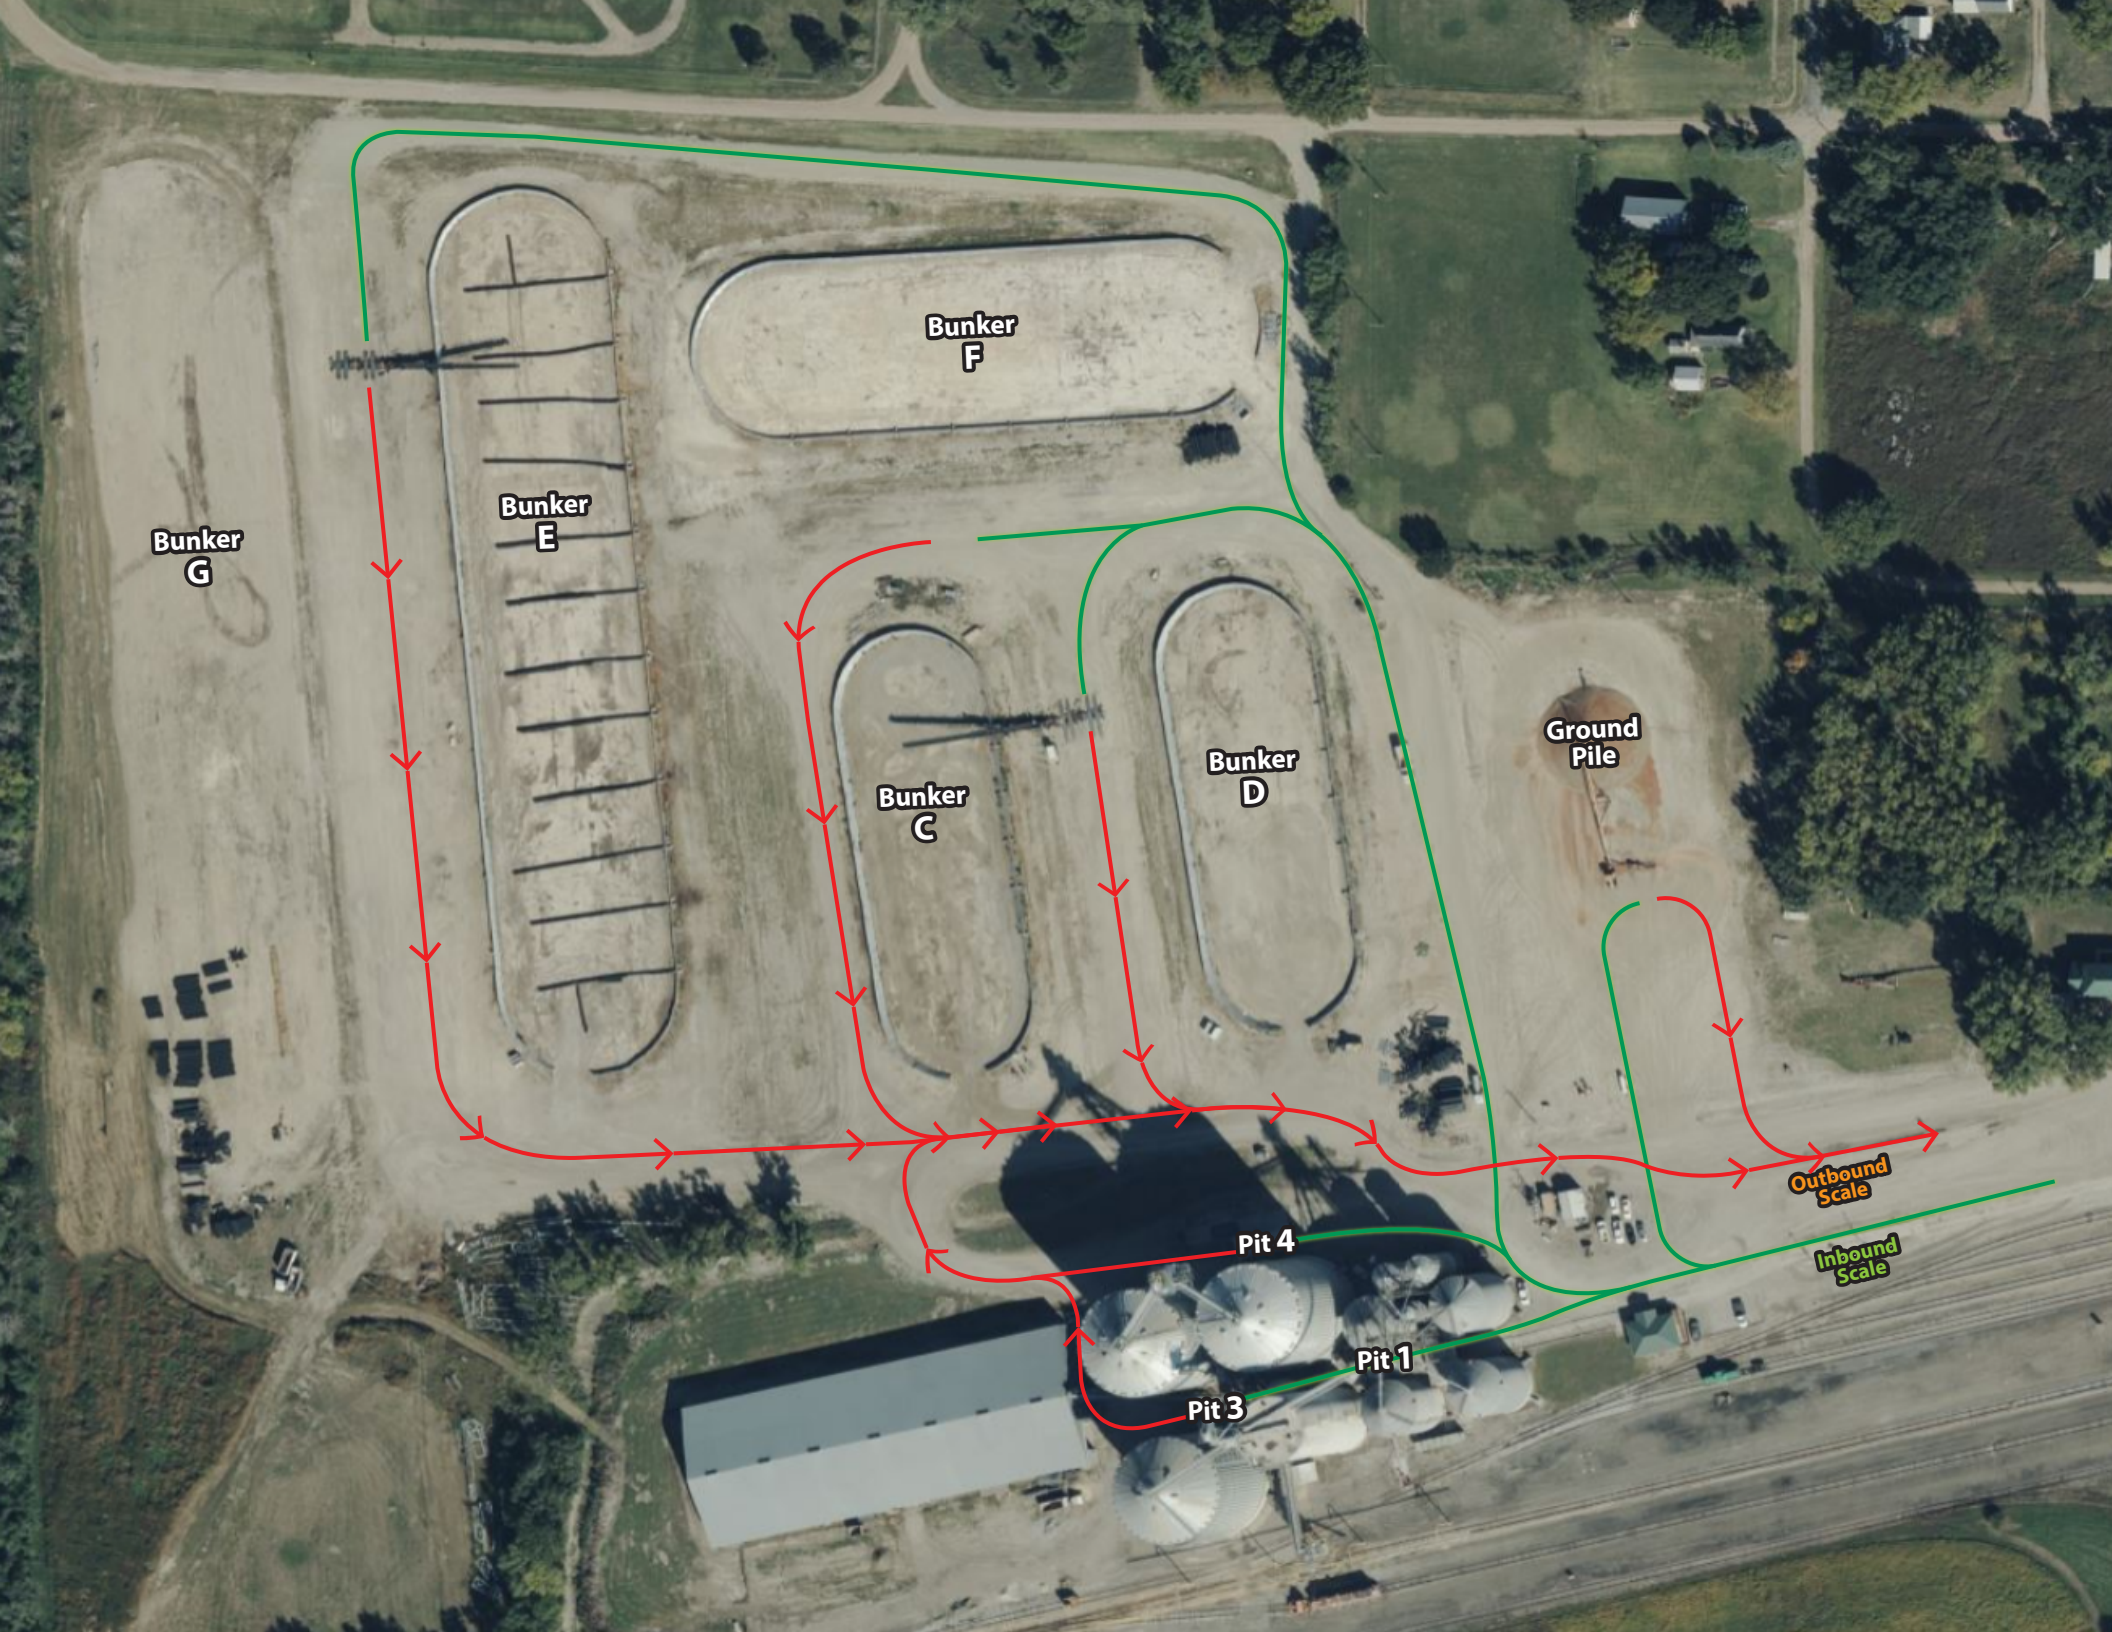

Green Acres Motel & RV Park

Boys Rv Park

Crooked Creek

ROAD H

ROAD 1300

ROAD Gh

W 11th AVE

ROAD 1100

Webster Cnty Community Hospital

Kingdom Hall Of Jehovah's Witnesses

Red Cloud

US Hwy-136

Red Cloud City Park

Crooked Creek

Red Cloud Municipal Airport

Cather family section

Cooperative Producers, Inc. (CPI) Grain Facility

Burlington Depot Historical Marker

ROAD F

ROAD 1100

21

Bunker F

Bunker E

Bunker G

Bunker C

Bunker D

Ground Pile

Pit 4

Pit 1

Pit 3

Outbound Scale

Inbound Scale